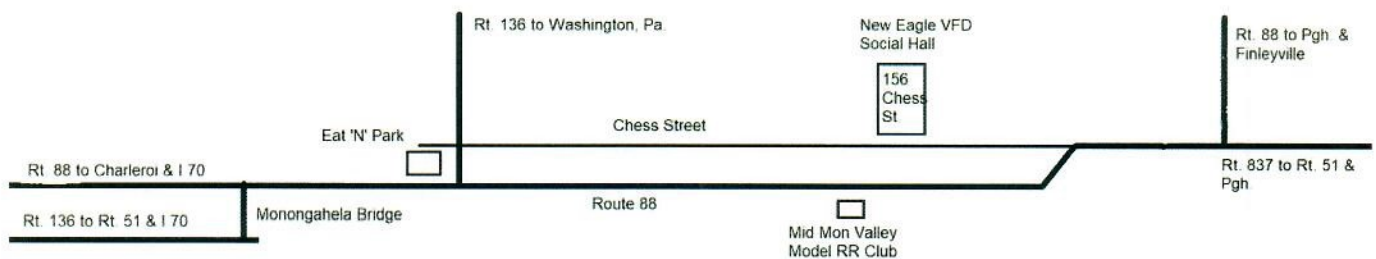

Train Sale and Show 2025

Sponsored by: Mid Mon Valley Model Railroad Club and New Eagle
Volunteer Fire Department

pete351@comcast.net

Sunday January 26, 2025

10am to 4pm

At the New Eagle VFD Social Hall

156 Chess St. New Eagle, PA 15067

Admission:	Full Fare	\$5.00
	Senior Fare (62 & up)	\$4.00
	Children 10 and under free with adult	
Featuring:	All scales	
	Test track	
	Free parking	
	Handicap accessible	
	Food and refreshments on site	
	Operating layouts	